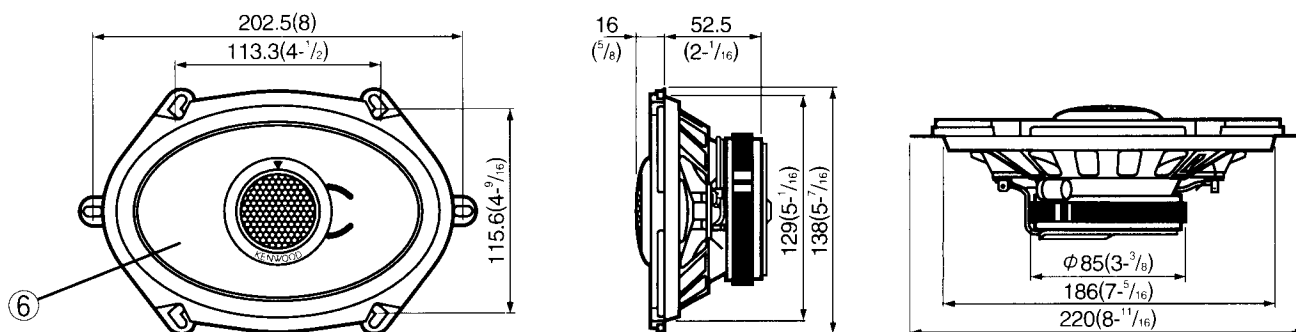

KFC-HQ575C

SERVICE MANUAL

KENWOOD

© 1996-11 PRINTED IN JAPAN
B51-7093-00 (N) 1027

EXTERNAL VIEW

UNIT : mm (inch)

PARTS INCLUDED

PARTS LIST

* New parts

Parts without **Parts No.** are not supplied.Les articles non mentionnés dans le **Parts No.** ne sont pas fournis.Teile ohne **Parts No.** werden nicht geliefert.

Ref No.	New Parts	Parts No.	Description
①, ②		N99-1244-08	SCREW SET
③		J31-0332-08	COLLAR
④		E30-5368-08	CORD SET
⑤		G53-1170-08	PACKING
⑥	*	T15-0338-08	SPEAKER

SPECIFICATIONS

Speakers

Woofers	138×195mm(5×7in) Pearl Mica Cone Type
	240g(8.3oz) Magnet
Tweeter	40mm(1-9/16in) P.P.T.A. Balanced Dome Type
Peak Power	120 Watts
Frequency Response	35 Hz~30,000 Hz
Sensitivity	92 dB/W at 1m
Impedance	4 Ohms
Net Weight	1,720g(3.8 lb)/Pair