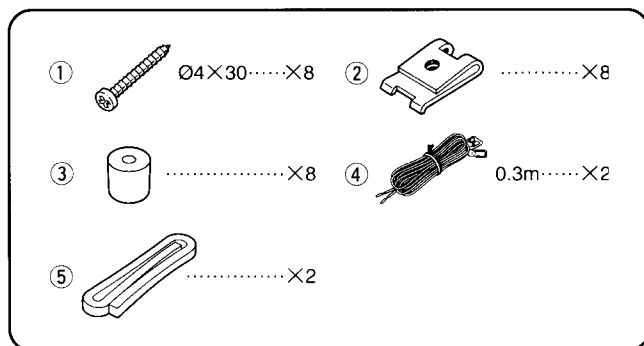

KFC-HQ575C

SERVICE MANUAL

KENWOOD

© 1996-11 PRINTED IN JAPAN
B51-7093-00 (N) 1027

EXTERNAL VIEW

UNIT : mm (inch)

PARTS INCLUDED

PARTS LIST

* New parts

Parts without **Parts No.** are not supplied.Les articles non mentionnés dans le **Parts No.** ne sont pas fournis.Teile ohne **Parts No.** werden nicht geliefert.

Ref No.	New Parts	Parts No.	Description
①, ②		N99-1244-08	SCREW SET
③		J31-0332-08	COLLAR
④		E30-5368-08	CORD SET
⑤		G53-1170-08	PACKING
⑥	*	T15-0338-08	SPEAKER

SPECIFICATIONS

Speakers

Woofers	138×195mm(5×7in) Pearl Mica Cone Type
	240g(8.3oz) Magnet
Tweeter	40mm(1-9/16in) P.P.T.A. Balanced Dome Type
Peak Power	120 Watts
Frequency Response	35 Hz~30,000 Hz
Sensitivity	92 dB/W at 1m
Impedance	4 Ohms
Net Weight	1,720g(3.8 lb)/Pair